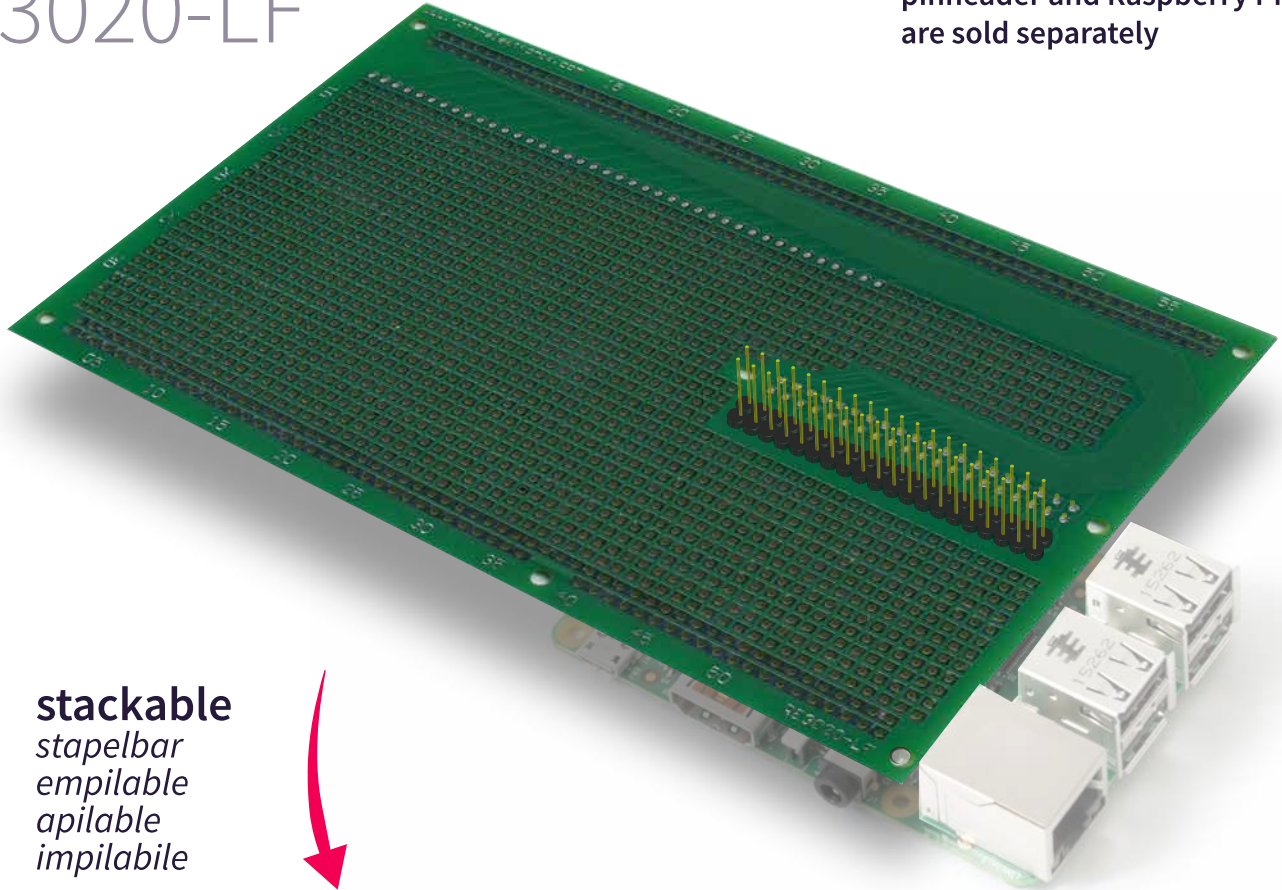

RE3020-LF

pinheader and Raspberry Pi
are sold separately

stackable
stapelbar
empilable
apilabile
impilabile